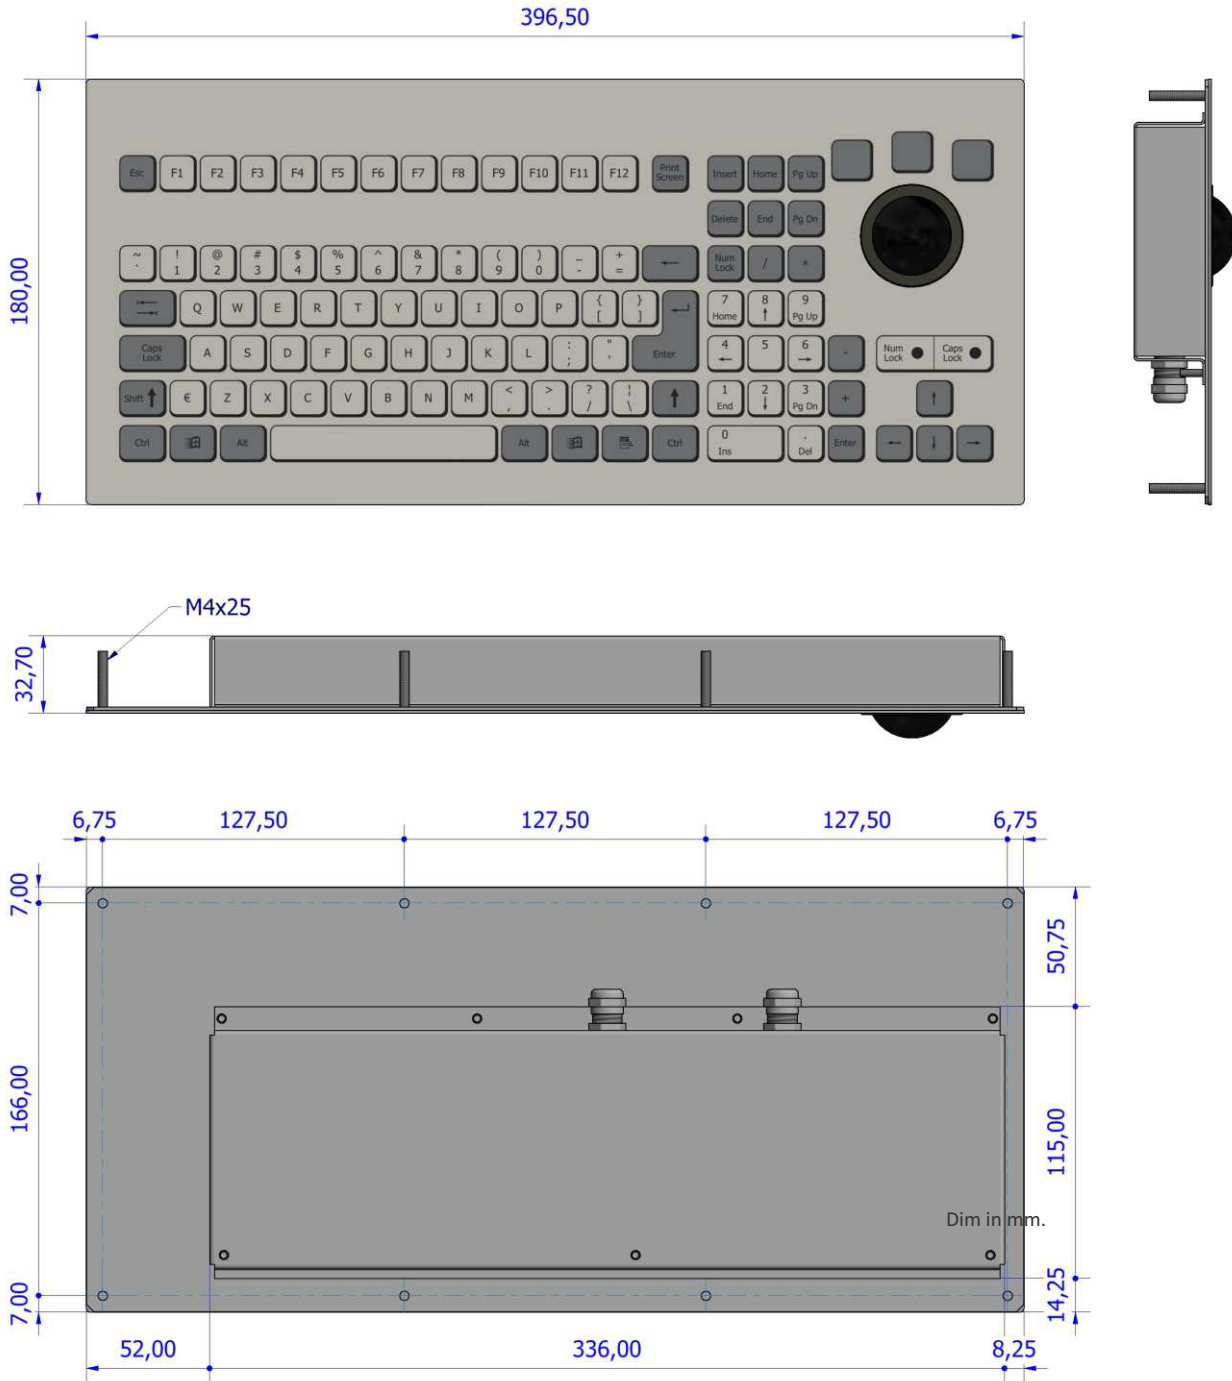

DIMENSIONAL DRAWING

Panel mount version

Dim in mm.

COLOURS

Keyboard background : RAL7035 Light grey

Key edges : RAL7037 Dusty grey

Key legends : RAL9005 Jet Black

The company reserves the right to alter without prior knowledge the specification or design of any standard product or service.