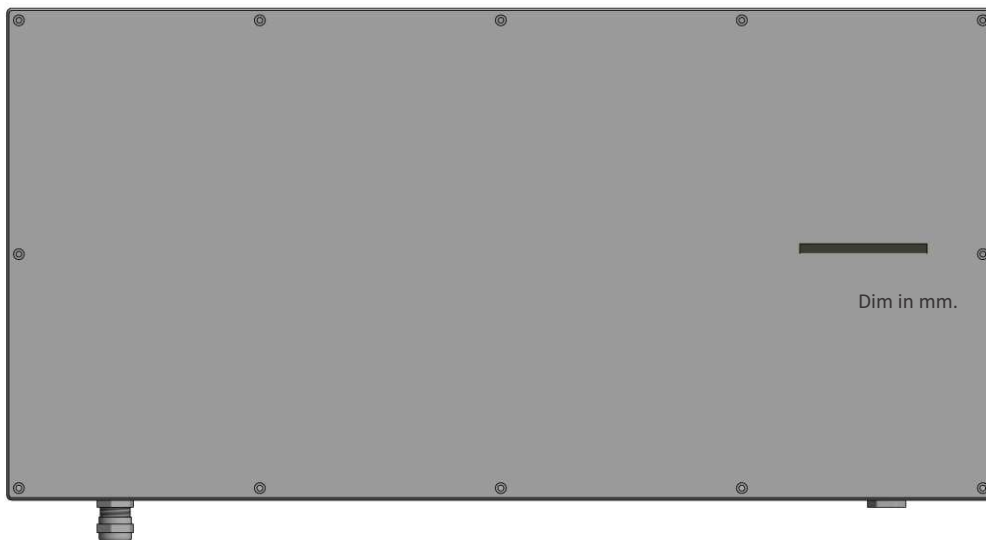

DIMENSIONAL DRAWING

Desktop version

Dim in mm.

COLOURS

Metal enclosure : RAL7037 Dusty grey

Keyboard background : RAL7035 Light grey

Key edges : RAL7037 Dusty grey

Key legends : RAL9005 Jet Black

The company reserves the right to alter without prior knowledge the specification or design of any standard product or service.