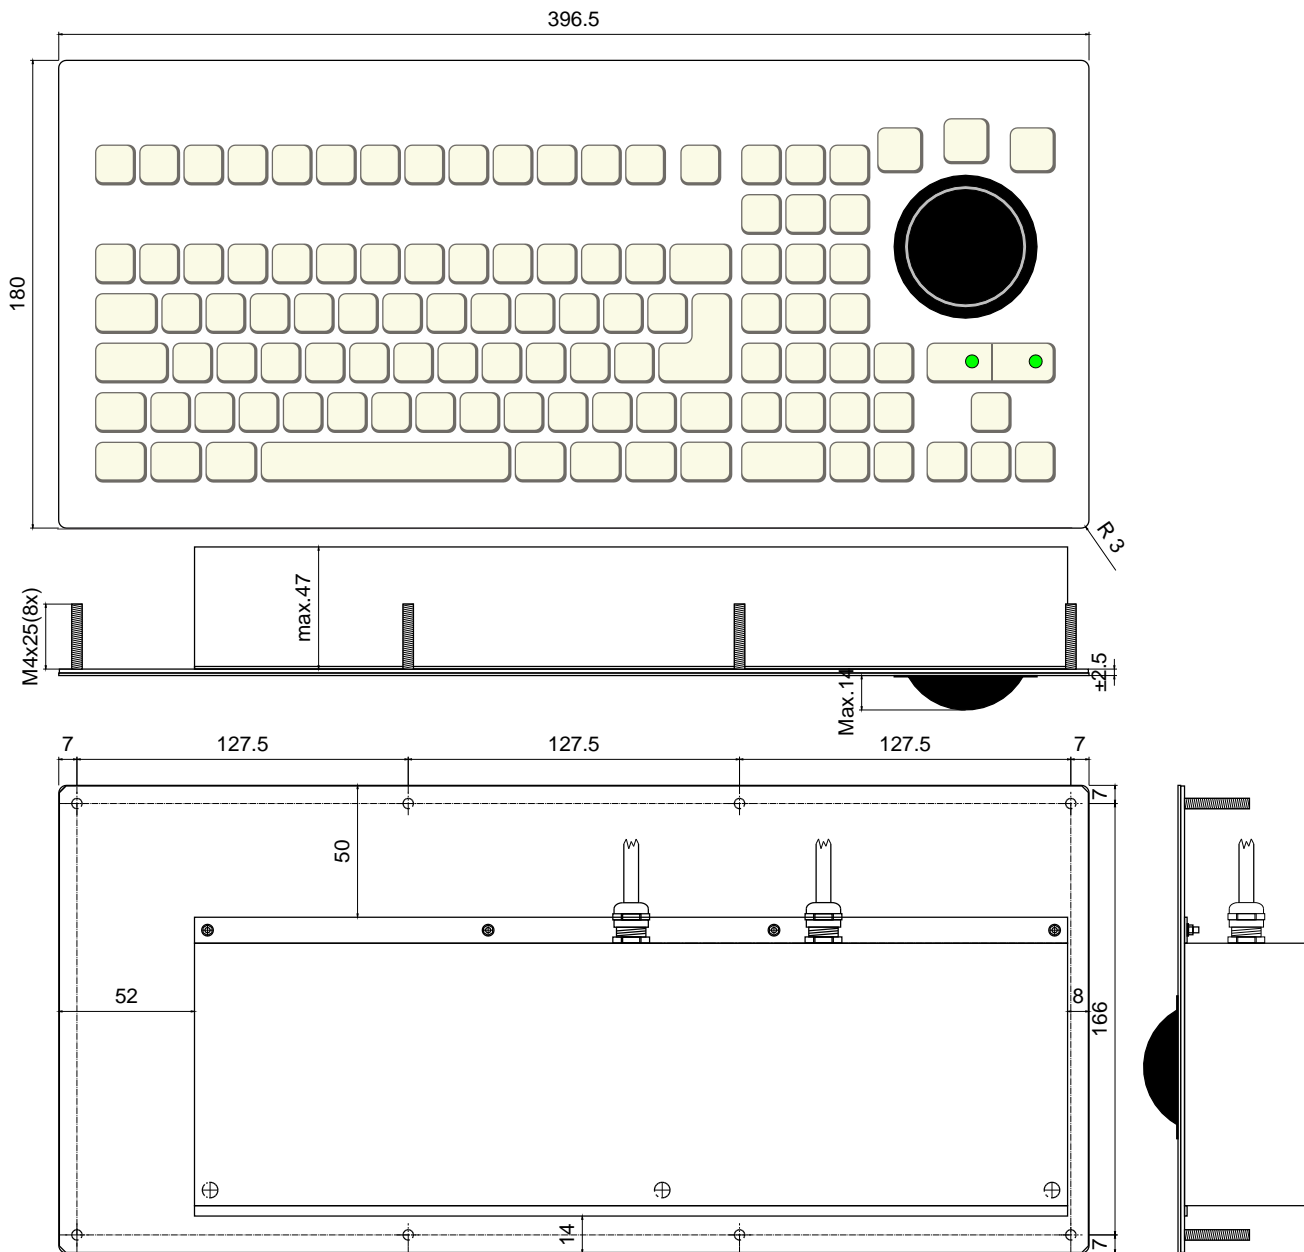

### ORDER INFO

LAYOUT	PANEL MOUNT	ENCLOSED
US Qwerty	KBLT106 F1 xxx	KBLT106 S1 xxx
French Azerty	KBLT106 F33 xxx	KBLT106 S33 xxx
Spanish Qwerty	KBLT106 F34 xxx	KBLT106 S34 xxx
German Qwertz	KBLT106 F49 xxx	KBLT106 S49 xxx

### DIMENSIONAL DRAWING

Panel mount version

Dim in mm.