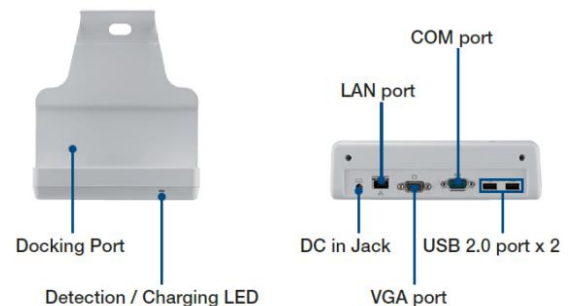

VESA Dock

For sales inquiries or further information, please contact us: Mobile@advantech.com.tw