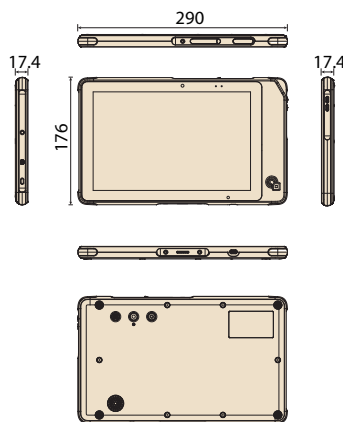

AIM-37AC-S & AIM-37AT-S