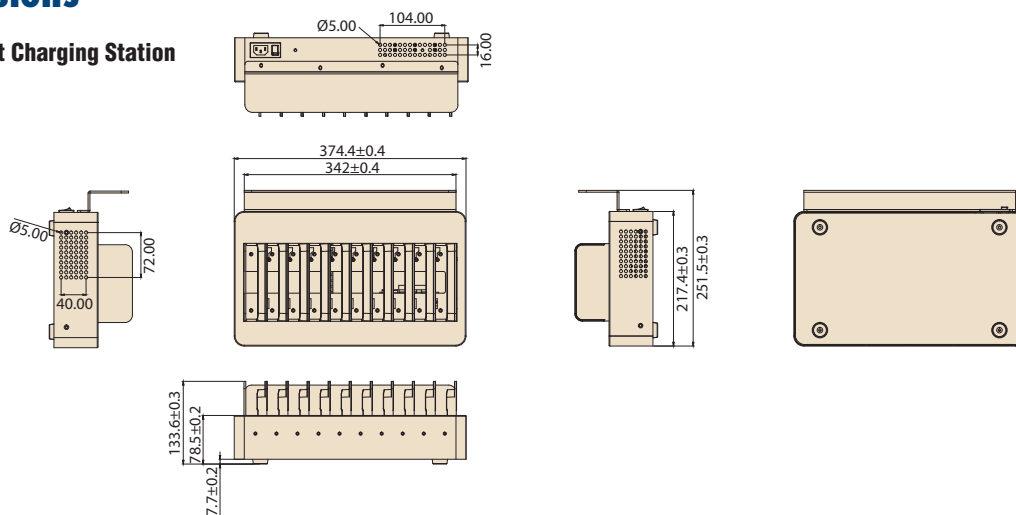

Multi-Tablet Charging Station

Ordering Information

Part Number	Description
AIM-P705A0	AIM-37 10 in 1 tablet charging station