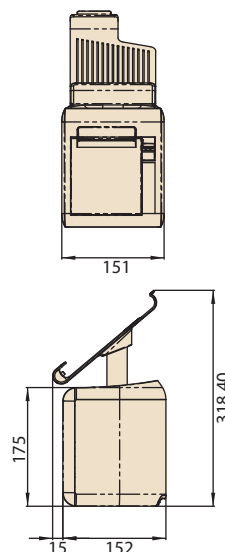

AIM-P701

AIM-P708