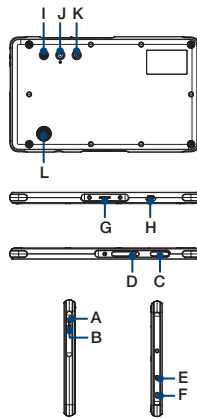

Cradle Specifications

Model Name		AIM-P701A0	AIM-P701B0	AIM-P708A0	AIM-P708C0
Supported OS		Windows 10 IoT Enterprise Android 6.0			
Swivel		180° rotational			
Pogo Pin		USB 2.0 5V/3A Charger		5V/3A Charger	5V/3A Charger
Thermal Printer	Paper width	80mm/58mm			
	Paper roll	70mm diameter			
	Printing speed	200mm / s			
	Paper cutter	Auto Cut	N/A	N/A	N/A
	Buttons	Open Door; Feed Paper			
	LEDs	Power indicator; error indicator			
I/O Port		1 x DC IN	1 x DC IN	1 x DC IN	1 x DC IN (DC Jack with 12V/3A input)
		2 x USB 2.0 Type A	2 x USB 2.0 Type A	(micro USB type with 5V/3A input)	2 x USB 2.0 Type A
		2 x COM Port (RJ48)	2 x COM Port (RJ48)	1 x USB 2.0 Type A	1 x COM Port (RS232) + 1 x RJ45
		1 x Cash Drawer (RJ11)	N/A		
Dimensions		151 x 152 x 318 mm			
Environment	Operating Temperature	0 ~ 40° C			
	Storage Temperature	-10 ~ +60° C			
	Operating Humidity	5% ~ 95%, non-condensing			

Fully-Integrated I/O

AIM-37AC-M

- A: MSR (Magnetic Swipe Card Reader)
- B: IC Card Reader
- C: 2D Barcode Scanner
- D: Micro SD Slot
- E: 3.5mm Audio Combo Jack
- F: Kensington Lock Slot
- G: Pogo Pin (DC-in and USB 2.0)
- H: Micro USB (2.0)
- I: Scanner Trigger
- J: 5MP Camera with LED Flash
- K: Power bottom
- L: Speaker

AIM-37AC-S & AIM-37AT-S

- A: Volume Up
- B: Volume Down
- C: Unused
- D: Micro SD Slot
- E: 3.5mm Audio Combo Jack
- F: Kensington Lock Slot
- G: Pogo Pin (DC-in and USB 2.0)
- H: Micro USB (2.0)
- I: Functional Button
- J: 5MP Camera with LED Flash
- K: Power bottom
- L: Speaker