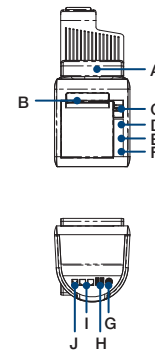

AIM-P701

- A: Tablet Holder
- B: Auto Cutter
- C: Open Door
- D: Power Indicator
- E: Error Indicator
- F: Out of paper Indicator
- G: DC Jack
- H: USB Type A
- I: COM Port (RJ48)
- J: Cash Drawer (RJ11)