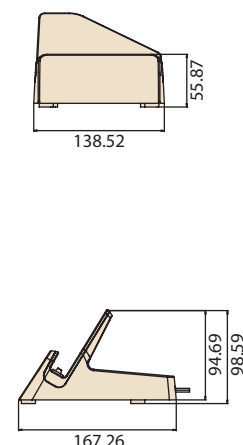

Ordering information