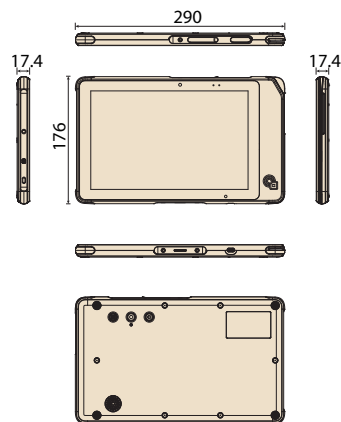

Dimensions

Unit: mm

AIM-37AC-M