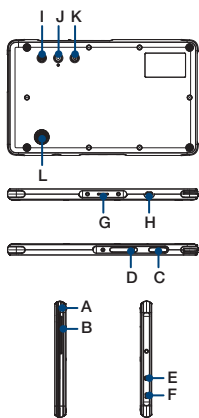

Cradle Specifications

Model Name		AIM-P701A0	AIM-P701B0	AIM-P708A0	AIM-P708C0
Supported OS		Windows 10 IoT Enterprise Android 6.0			
Swivel		180° rotational			
Pogo Pin		USB 2.0 5V/3A Charger		5V/3A Charger	5V/3A Charger
Thermal Printer	Paper width	80mm/58mm			
	Paper roll	70mm diameter			
	Printing speed	200mm / s			
	Paper cutter	Auto Cut	N/A	N/A	N/A
	Buttons	Open Door; Feed Paper			
	LEDs	Power indicator; error indicator			
I/O Port		1 x DC IN	1 x DC IN	1 x DC IN	1 x DC IN (DC Jack with 12V/3A input)
		2 x USB 2.0 Type A	2 x USB 2.0 Type A	(micro USB type with 5V/3A input)	2 x USB 2.0 Type A
		2 x COM Port (RJ48)	2 x COM Port (RJ48)	1 x USB 2.0 Type A	1 x COM Port (RS232) + 1 x RJ45
		1 x Cash Drawer (RJ11)	N/A		
Dimensions		151 x 152 x 318 mm			
Environment	Operating Temperature	0 ~ 40° C			
	Storage Temperature	-10 ~ +60° C			
	Operating Humidity	5% ~ 95%, non-condensing			

Fully-Integrated I/O

AIM-37AC-M

- A: MSR (Magnetic Swipe Card Reader)
- B: IC Card Reader
- C: 2D Barcode Scanner
- D: Micro SD Slot
- E: 3.5mm Audio Combo Jack
- F: Kensington Lock Slot
- G: Pogo Pin (DC-in and USB 2.0)
- H: Micro USB (2.0)
- I: Scanner Trigger
- J: 5MP Camera with LED Flash
- K: Power bottom
- L: Speaker