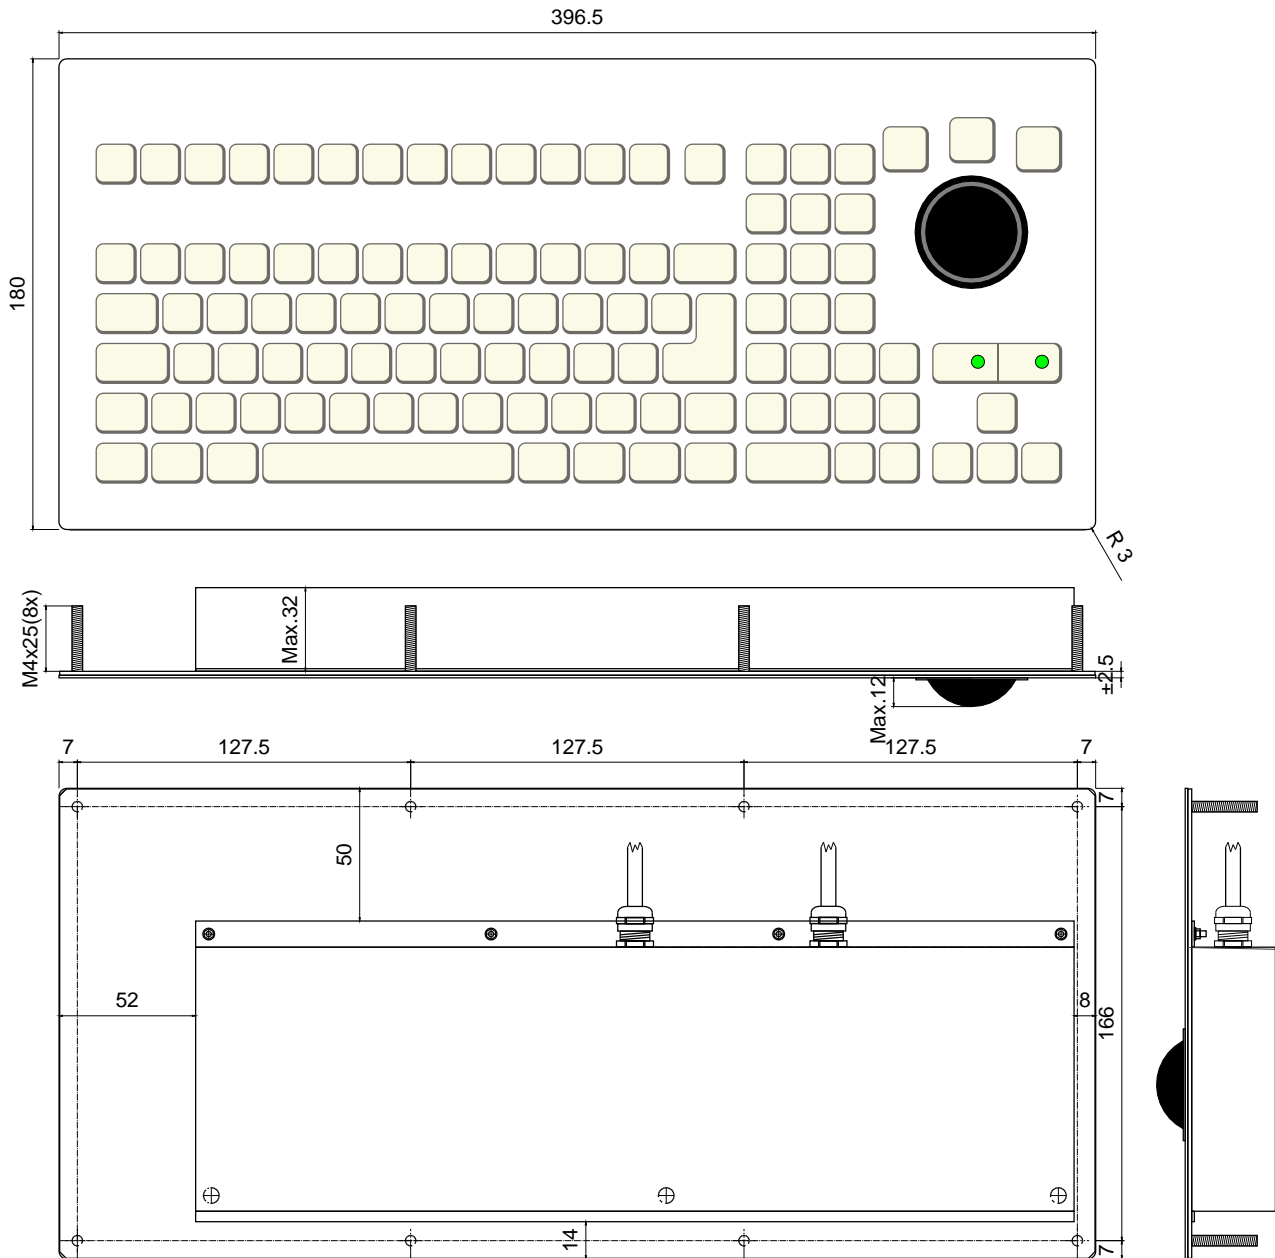

### ORDER INFO

LAYOUT	PANEL MOUNT	ENCLOSED
US Qwerty	KBMT106 F1 xxx	KBMT106 S1 xxx
French Azerty	KBMT106 F33 xxx	KBMT106 S33 xxx
Spanish Qwerty	KBMT106 F34 xxx	KBMT106 S34 xxx
German Qwertz	KBMT106 F49 xxx	KBMT106 S49 xxx

### DIMENSIONAL DRAWING

Panel mount version

Dim in mm.